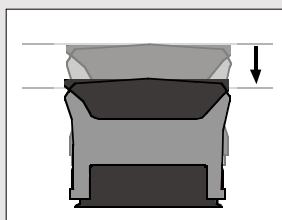

max. Ø 40mm

1 → 3

6/46040

**44055**

max. 55mm x 35mm

1 → 3

6/44055

Affix the text plate